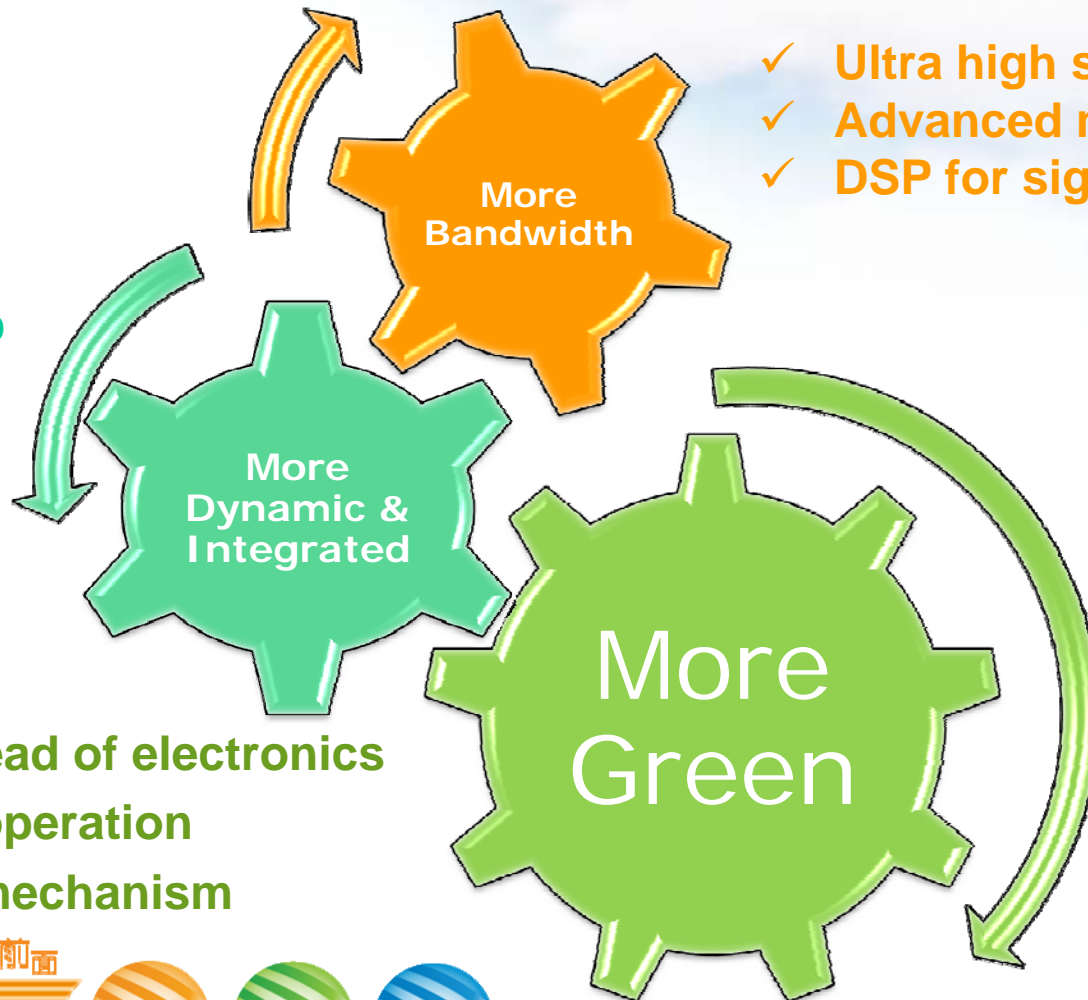

# Green in Mobile Networks

# Evolution Trends in Network Infrastructure

- ✓ Intelligent management & control system
- ✓ System-on-chip

- ✓ Ultra high speed
- ✓ Advanced modulation
- ✓ DSP for signal detection

- ✓ Photonics instead of electronics
- ✓ Energy-aware operation
- ✓ Power saving mechanism