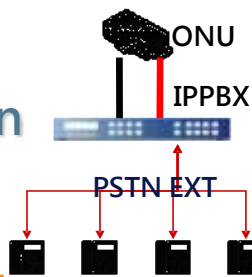

社區資訊
Community
Web Service
Refresh your life