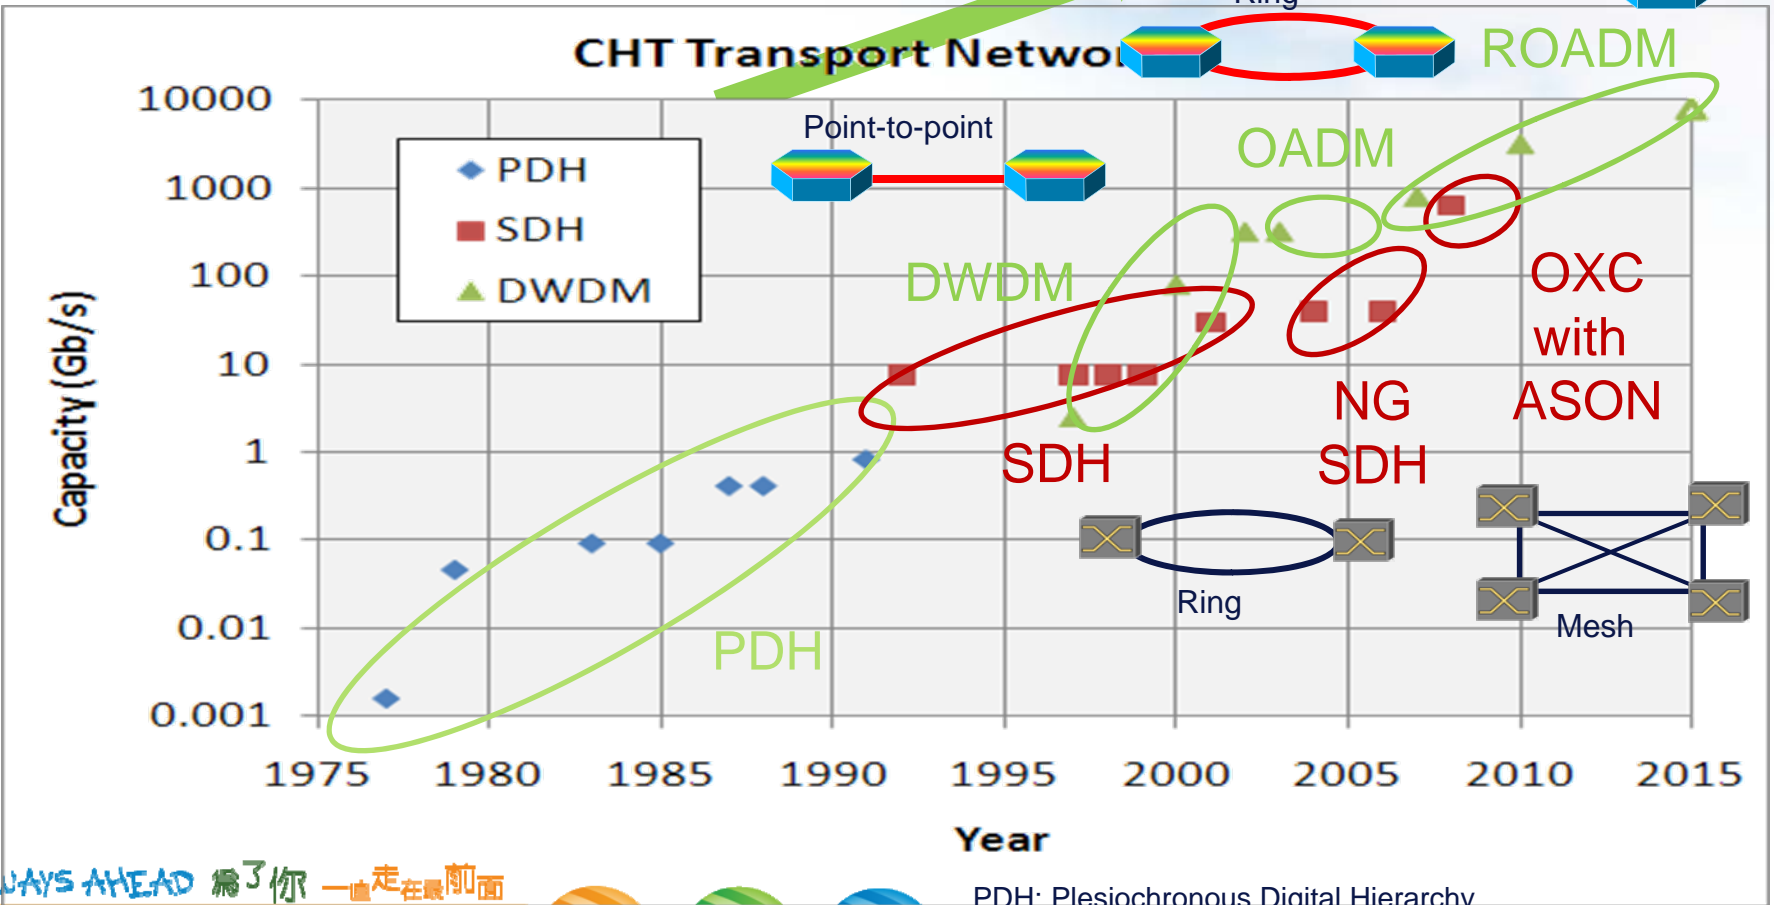

Green Strategy in Transport Networks

Complexity & Flexibility

Enable Intelligence & Automation

ALWAYS AHEAD 為了你 一直走在最前面

PDH: Plesiochronous Digital Hierarchy
NG SDH: Next-Generation Synchronous Digital Hierarchy,
ASON: Automatically Switched Optical Network
OXC: Optical Cross Connection