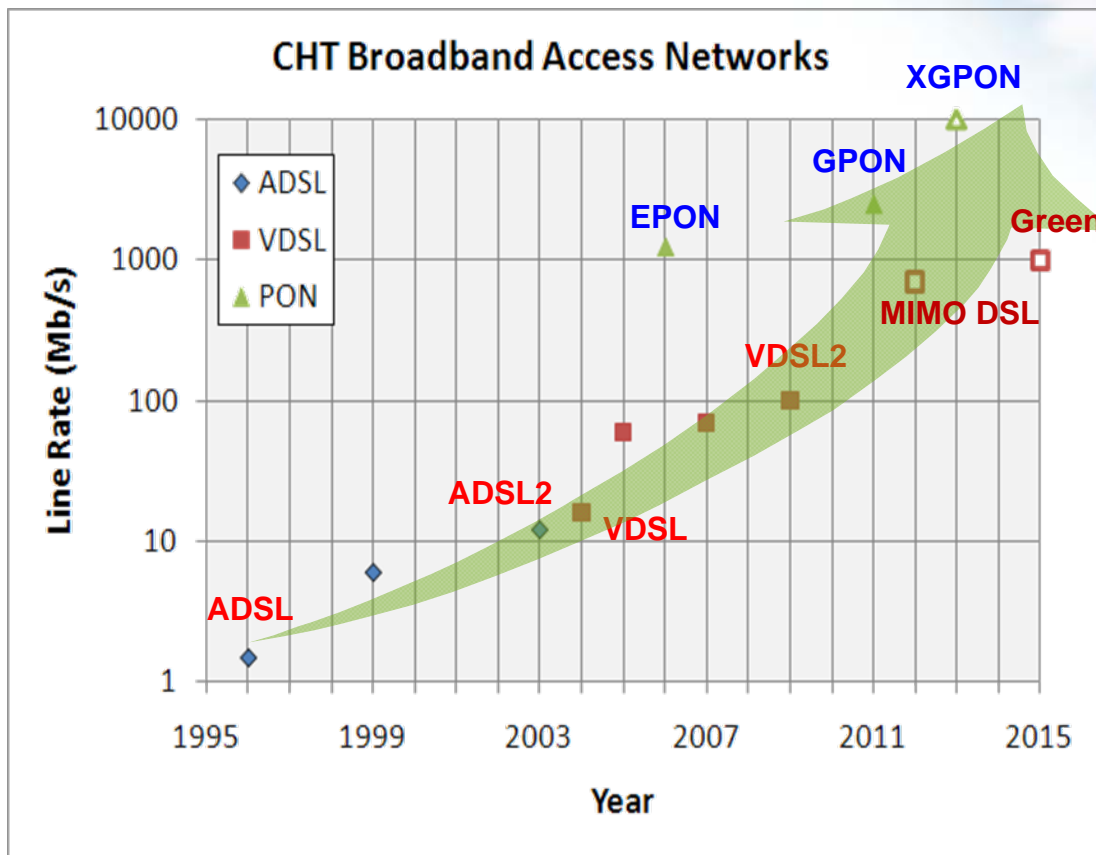

Green Strategy in Access Networks