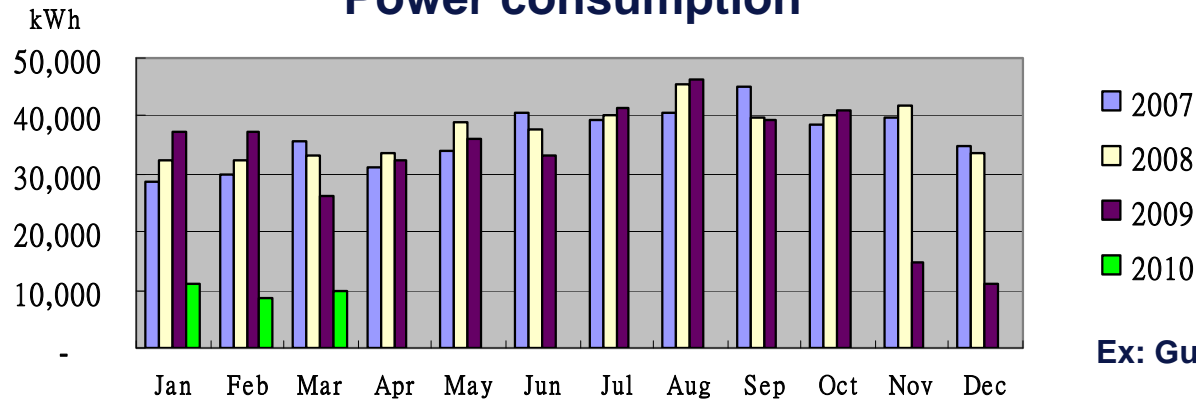

# Green Strategy in Core Networks

**PSTN LS**

**NGN AG**

**Power consumption**

Ex: Guandu Central Office