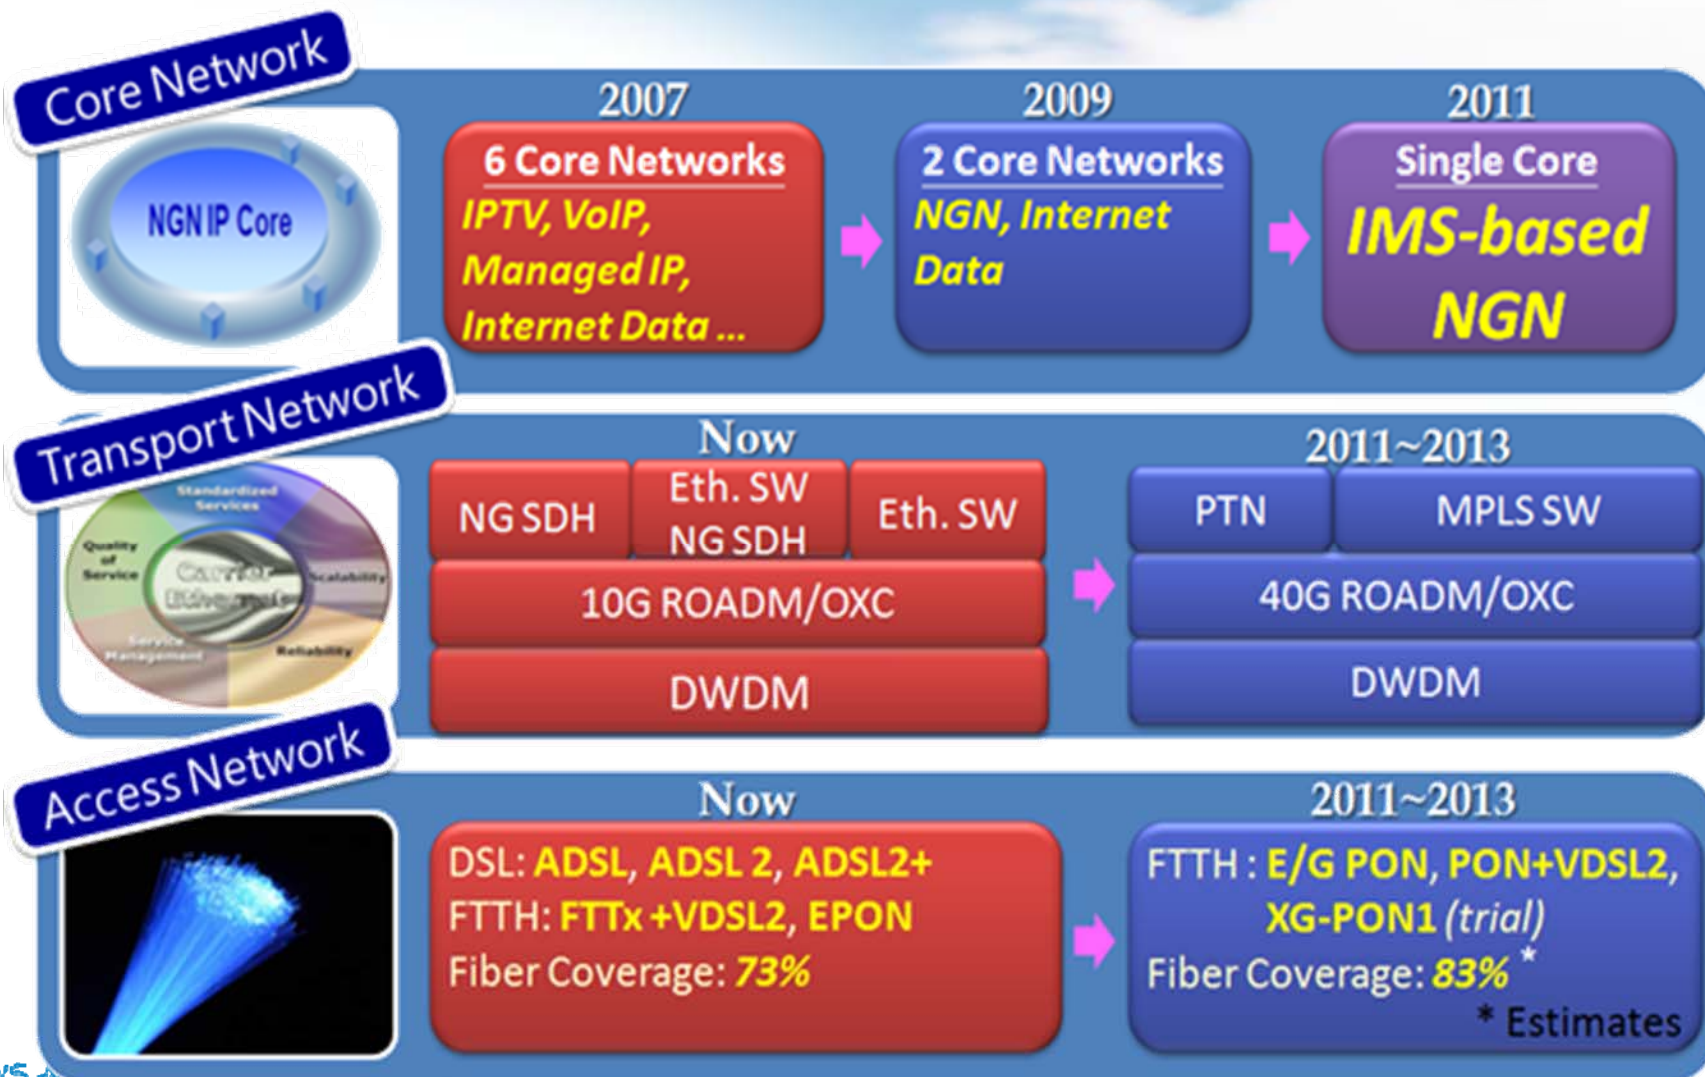

Green in Fixed-line Networks

ALWAYS