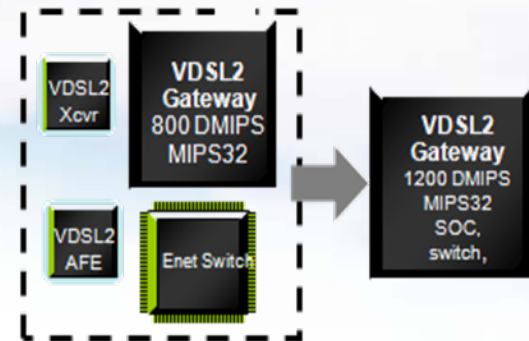

Green Strategy in Access Networks