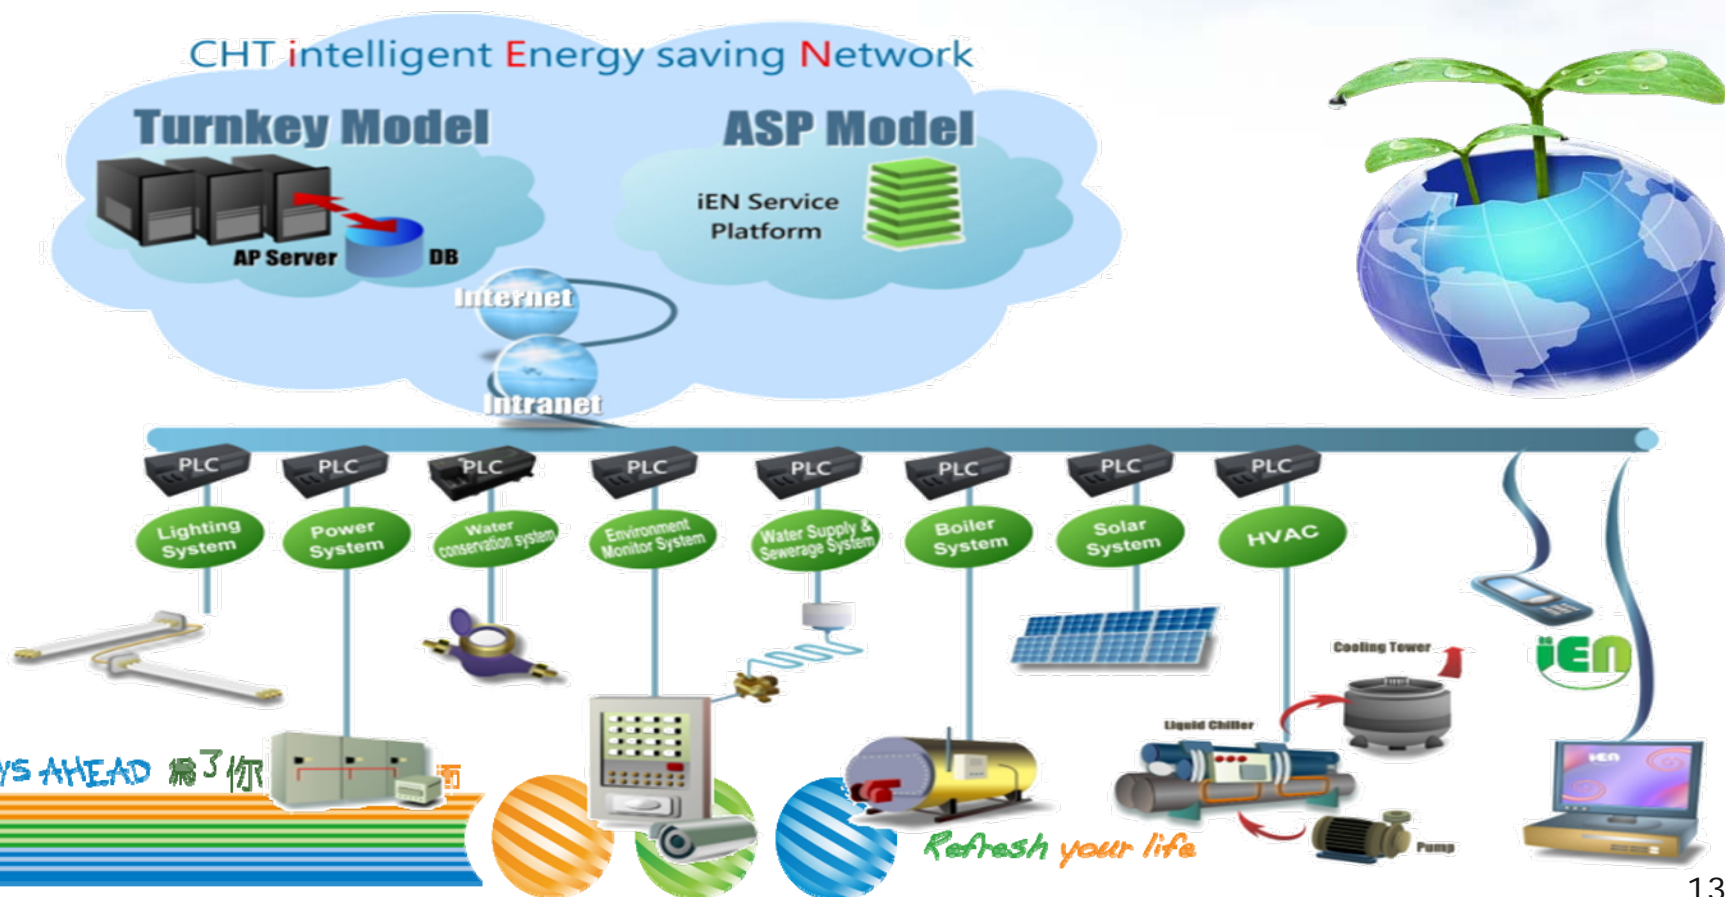

# Evolution Trends in Network Infrastructure

- ✓ Intelligent management & control system
- ✓ System-on-chip

- ✓ Ultra high speed
- ✓ Advanced modulation
- ✓ DSP for signal detection

- ✓ Photonics instead of electronics
- ✓ Energy-aware operation
- ✓ Power saving mechanism

# Green Service (Green by ICT)

# Smart Energy Saving Services

- Providing centralized monitoring & management for electric power system, air conditioner, lighting and heat pump
- Applying to buildings, factories, hospitals and schools
- Saving more than 23% energy via iEN service in some cases