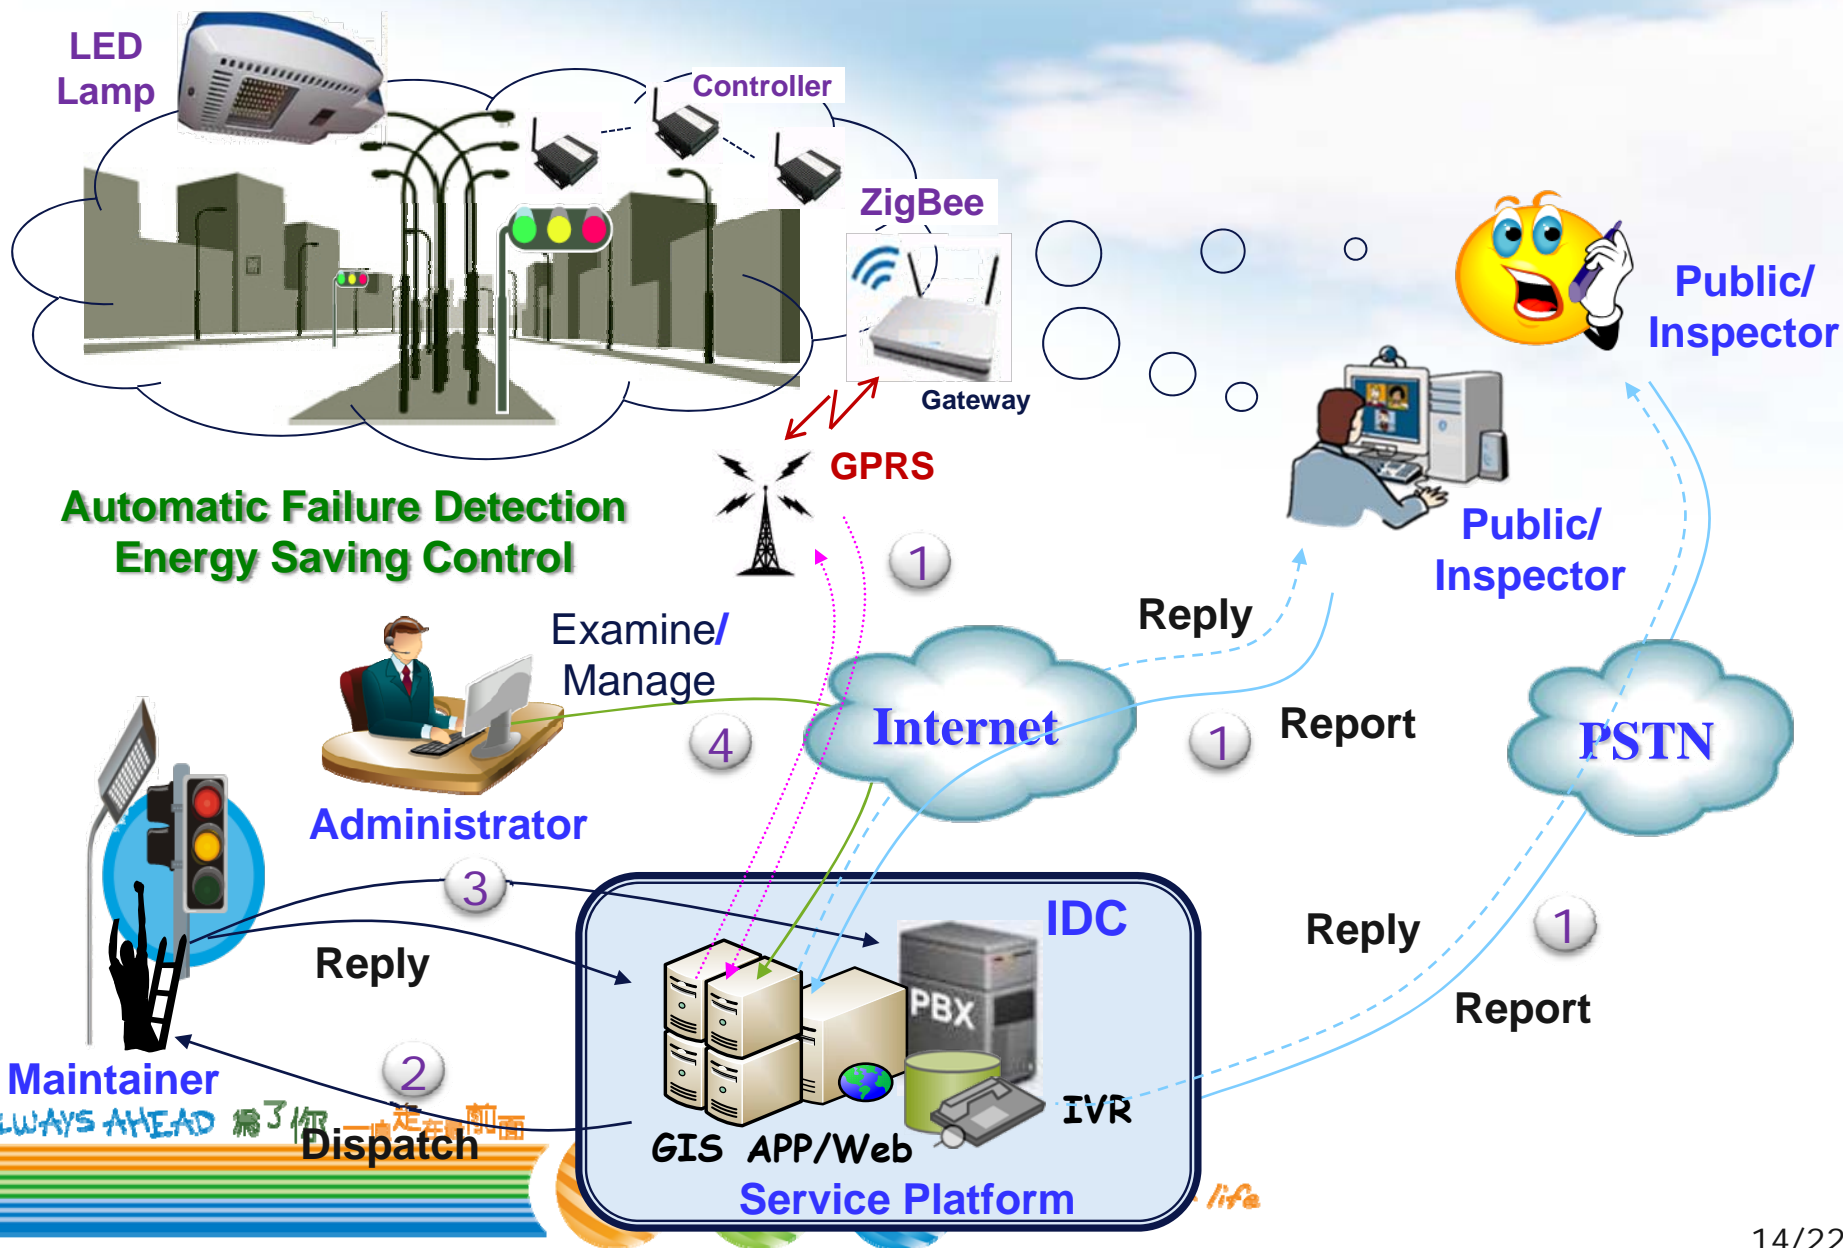

Street Lighting Administration System